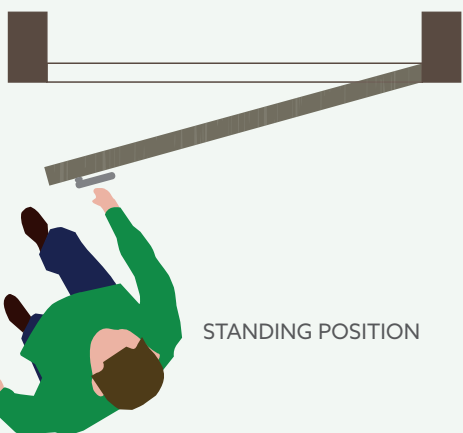

DOORSET HANDINGS

SINGLE LEAF

LEFT-HAND PULL / CLOCKWISE

STANDING POSITION

RIGHT-HAND PULL / ANTI-CLOCKWISE

STANDING POSITION

DOUBLE LEAF (EQUAL PAIR)

LEFT-HAND PULL / CLOCKWISE
(REBATED)

RIGHT-HAND PULL / ANTI-CLOCKWISE
(REBATED)

DOUBLE LEAF (UNEQUAL PAIR)

LEFT-HAND PULL / CLOCKWISE

RIGHT-HAND PULL / ANTI-CLOCKWISE