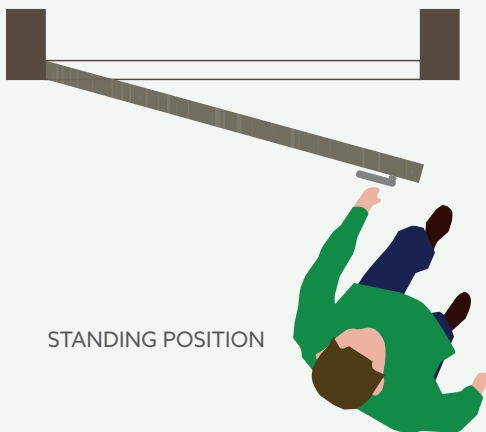

DOORSET HANDINGS

SINGLE LEAF

LEFT-HAND PULL / CLOCKWISE

STANDING POSITION

RIGHT-HAND PULL / ANTI-CLOCKWISE

STANDING POSITION

DOUBLE LEAF (EQUAL PAIR)

LEFT-HAND PULL / CLOCKWISE
(REBATED)

RIGHT-HAND PULL / ANTI-CLOCKWISE
(REBATED)

DOUBLE LEAF (UNEQUAL PAIR)

LEFT-HAND PULL / CLOCKWISE

RIGHT-HAND PULL / ANTI-CLOCKWISE